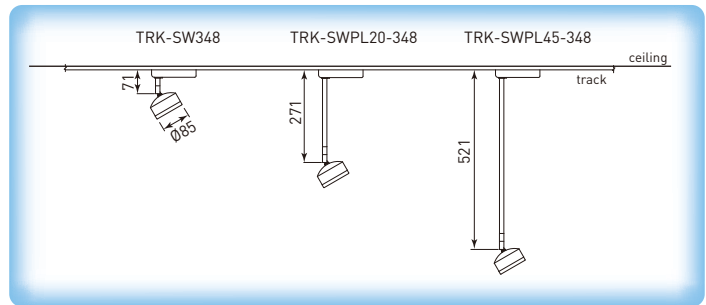

Track X-PAR20 Swivel Spotlight TRK-SW348 & TRK-SWPL-348

- 10W each light
- With 38° hybrid optic lens
- With LD700TRK.4 LED driver

Illustration	Article Code	Model	Light color / Finish
Track X-PAR20 Swivel Spotlight			
 TRK-SW348NB	08.085348.211	TRK-SW348NB-EW30	easy white 3,000K / bright silver
	08.085348.411	TRK-SW348ABN-EW30	easy white 3,000K / brushed stainless
Track X-PAR20 Suspension Swivel Spotlight			
• Long neck 200mm L.			
 TRK-SWPL20-348ABN	08.086348.211	TRK-SWPL20-348NB-EW30	easy white 3,000K / bright silver
	08.086348.411	TRK-SWPL20-348ABN-EW30	easy white 3,000K / brushed stainless
• Long neck 450mm L.			
 TRK-SWPL45-348NB	08.087348.211	TRK-SWPL45-348NB-EW30	easy white 3,000K / bright silver
	08.087348.411	TRK-SWPL45-348ABN-EW30	easy white 3,000K / brushed stainless